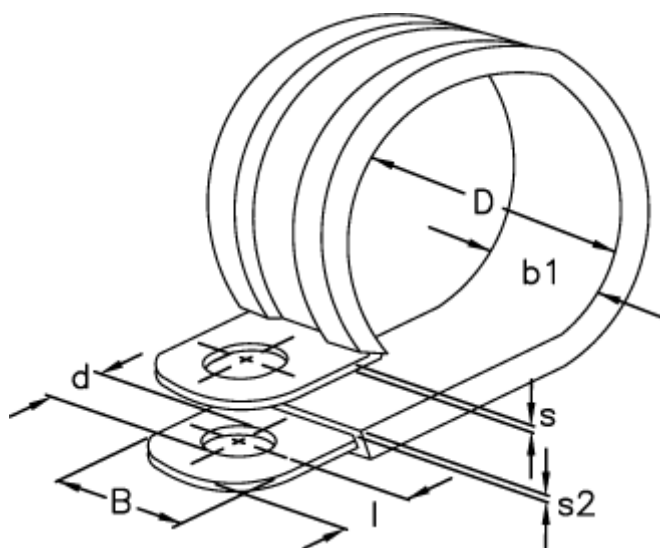

Article number: 029457112015

Description: Norma pipe retaining clip
RLGU 1. 15/12 W1

Measures

b1	= 15.0
d	= 6.4
Diameter D	= 15
l	= 6
s	= 0.8
s2	= 1.2
Width B	= 12